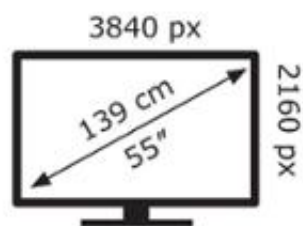

ENERG ⚡

Panasonic

TX-55HX940E

85 kWh/1000h

ABCDEF**G**

130 kWh/1000h

2019/2013